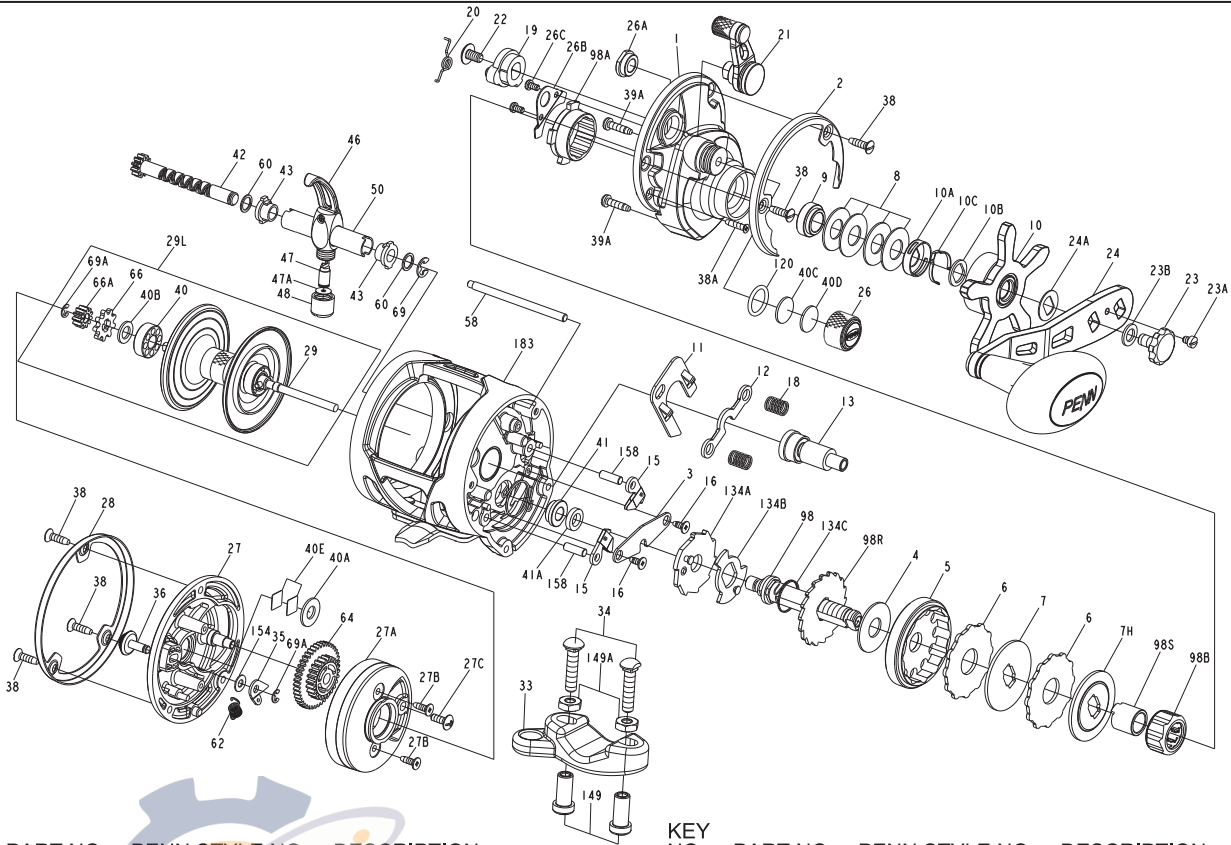

**PARTS LIST FOR WAR15LW and WAR20LW**  
 REEL ASM. Nos. 1366185(WAR15LW)&1366190(WAR20LW)

KEY NO.	PART NO.	PENN STYLE NO.	DESCRIPTION	KEY NO.	PART NO.	PENN STYLE NO.	DESCRIPTION
1	1382973	1-WAR15LW	Right Side Plate Assembly(15)	35	1383037	35-WAR15LW	Click Tongue
1	1382974	1-WAR20LW	Right Side Plate Assembly(20)	36	1383038	36-WAR15LW	Click Button
2	1382975	2-WAR15LW	Right Side Ring	38	1383039	38-WAR15LW	Screw (5 req)
3	1384179	3-WAR15LW	Bridge	38A	1383040	38A-WAR15LW	Screw
4	1382976	4-WAR15LW	Drag Washer	39A	1383041	39A-WAR15LW	Screw(2req)
5	1382977	5-WAR15LW	Main Gear	40	1383042	40-WAR15LW	Ball Bearing
6	1382978	6-WAR15LW	Tabbed Drag Washer(2 req)	40A	1383043	40A-WAR15LW	Washer
7	1382999	7-WAR15LW	Keyed Metal Drag Washer	40B	1383044	40B-WAR15LW	Felt Washer
7H	1383000	7H-WAR15LW	Heavy Metal Drag Washer	40C	1383045	40C-WAR15LW	Washer, Acetal Thrust
8	1383001	8-WAR15LW	Spring Washer (4 req)	40D	1383046	40D-WAR15LW	Washer, Rubber Thrust
9	1384180	9-WAR15LW	Spacing Sleeve	40E	1383047	40E-WAR15LW	Thrust Washer (2req)
10	1383002	10-WAR15LW	Star Drag	41	1383048	41-WAR15LW	Bushing
10A	1383003	10A-WAR15LW	Star Click Retainer	41A	1384181	41A-WAR15LW	Bushing
10B	1383004	10B-WAR15LW	Star Click Washer	42	1383049	42-WAR15LW	Worm Shaft Assembly(15)
10C	1383005	10C-WAR15LW	Star Click Spring	42	1383050	42-WAR20LW	Worm Shaft Assembly(20)
11	1383006	11-WAR15LW	Eccentric Jack	43	1383051	43-WAR15LW	Worm Shaft Bushing(2req)
12	1383007	12-WAR15LW	Pinion Yoke	46	1383052	46-WAR15LW	Line Guide Assembly
13	1383008	13-WAR15LW	Pinion	47	1383053	47-WAR15LW	Line Guide Pawl
15	1383009	15-WAR15LW	Anti Reverse Dog(2 req)	47A	1383054	47A-WAR15LW	Pawl Shim
16	1383010	16-WAR15LW	Screw (2 req)	48	1383055	48-WAR15LW	Line Guide Nut
18	1383011	18-WAR15LW	Pinion Yoke Spring (2 req)	50	1383056	50-WAR15LW	Worm Shield(15)
19	1383012	19-WAR15LW	Eccentric	50	1383057	50-WAR20LW	Worm Shield(20)
20	1383013	20-WAR15LW	Eccentric Spring	58	1383058	58-WAR15LW	Line Guide Post(15)
21	1383014	21-WAR15LW	Eccentric Lever	58	1383059	58-WAR20LW	Line Guide Post(20)
22	1383015	22-WAR15LW	Eccentric Screw	60	1383060	60-WAR15LW	Worm Shaft Washer(2req)
23	1383016	23-WAR15LW	Handle Assembly Screw	62	1383061	62-WAR15LW	Spring
23A	1383017	23A-WAR15LW	Handle Lock Screw	64	1383062	64-WAR15LW	Idler Gear
23B	1383018	23B-WAR15LW	Handle Screw Washer	66	1383063	66-WAR15LW	Click Ratchet
24	1383019	24-WAR15LW	Handle Assembly	66A	1383064	66A-WAR15LW	Spool Gear
24A	1383020	24A-WAR15LW	Handle Thrust Washer	69	1383065	69-WAR15LW	Retainer Ring
26	1383021	26-WAR15LW	Spool Tension Control Cap	69A	1383066	69A-WAR15LW	Retainer Ring (2 req)
26A	1383022	26A-WAR15LW	Bushing	98	1383067	98-WAR15LW	Main Gear Shaft
26B	1383023	26B-WAR15LW	Clutch Retainer	98A	1383068	98A-WAR15LW	Clutch Housing
26C	1383024	26C-WAR15LW	Screw(2req)	98B	1384182	98B-WAR15LW	Clutch
27	1383025	27-WAR15LW	Left Side Plate(15)	98R	1383069	98R-WAR15LW	Anti Reverse Ratchet
27	1383026	27-WAR20LW	Left Side Plate(20)	98S	1383070	98S-WAR15LW	Clutch Sleeve
27A	1383027	27A-WAR15LW	Bearing Housing	120	1383071	120-WAR15LW	O-Ring
27B	1383028	27B-WAR15LW	Screw(2req)	134A	1383072	134A-WAR15LW	Clutch Recover Plate
27C	1383029	27C-WAR15LW	Screw	134B	1383073	134B-WAR15LW	Clutch Recover Support Plate
28	1383030	28-WAR15LW	Left Side Ring	134C	1383074	134C-WAR15LW	Clutch Recover Spring
29	1383031	29-WAR15LW	Spool (15)	149	1184702	149-045	Rod Clamp Nut (2 req)
29	1383032	29-WAR20LW	Spool (20)	149A	1184706	149-200	Hex Nut (2 req)
29L	1383033	29L-WAR15LW	Spool Assembly(15)	154	1383077	154-WAR15LW	Click Button Washer
29L	1383034	29L-WAR20LW	Spool Assembly(20)	158	1383078	158-WAR15LW	Dog Pin(2req)
33	1182754	33-113	Rod Clamp	183	1383079	183-WAR15LW	Frame Assembly(15)
34	1182788	34-045	Screw (2 req)	183	1383080	183-WAR20LW	Frame Assembly(20)